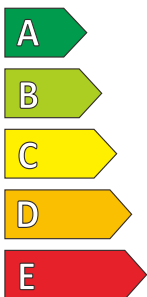

# ENERG

COMPASAL

3CL119H1

225/55ZR16 99 W

C1

**D**

**B**

2020/740